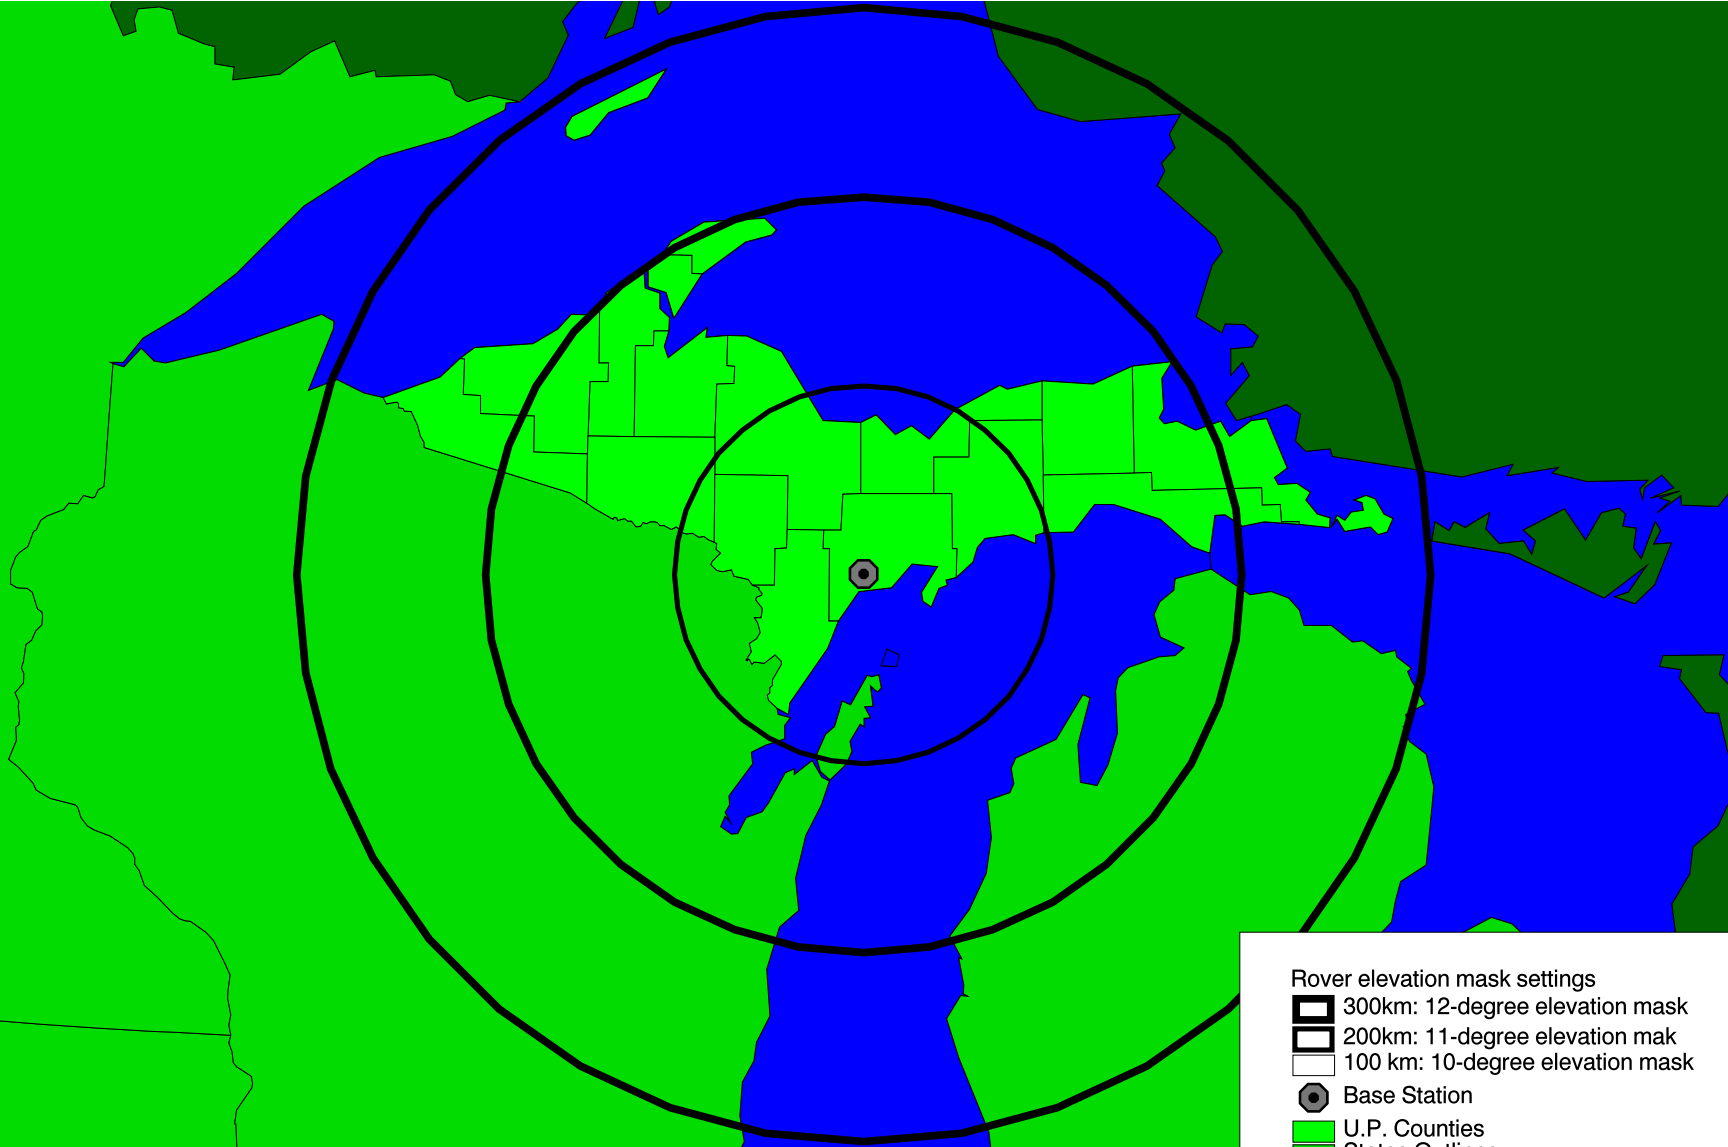

# Suggested Elevation Mask Settings

Rover elevation mask settings

- 300km: 12-degree elevation mask
- 200km: 11-degree elevation mask
- 100 km: 10-degree elevation mask
- Base Station
- U.P. Counties
- States Outlines
- Ontario
- Great Lakes